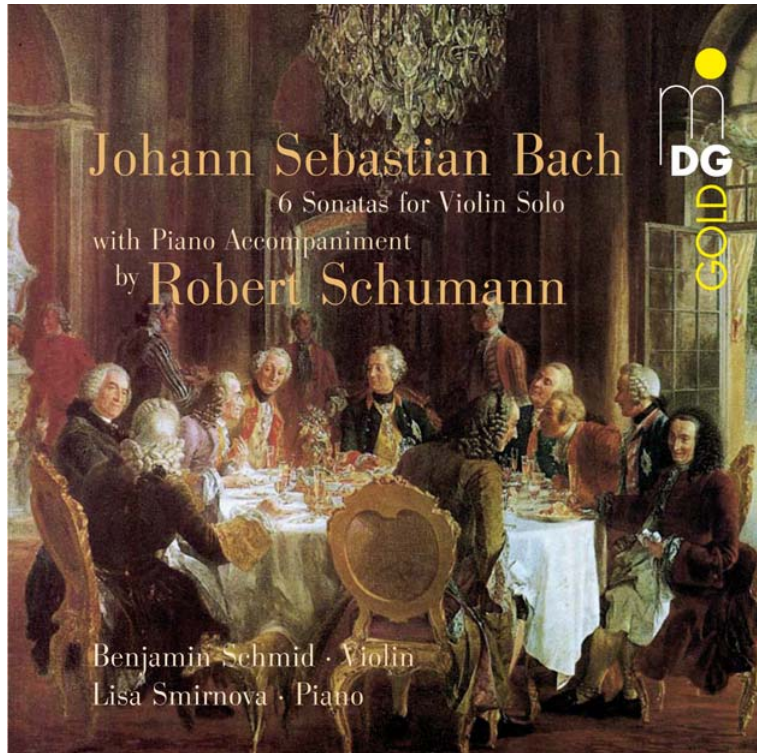

NEW • NOUVEAUTE • NEUHEIT

MDG
GOLD

01/10-(5)

J. S. Bach / R. Schumann
6 Sonatas for Violin Solo
with Piano Accompaniment

Benjamin Schmid, violin
Lisa Smirnova, piano

2 CDs (special price)

Order No.: MDG 333 0614-2

UPC-Code:

LC06768

7 60623 06142 9

Unique Experience

The present CD is an impressive recording of Bach's violin solo compositions interpreted by Robert Schumann. Here baroque genius and romantic inspiration team up to offer us a new and unique listening experience.

Prime Mover

Felix Mendelssohn, the prime mover of the nineteenth-century Bach revival, had already set a precedent for Schumann with his piano accompaniment for the famous Chaconne from Bach's Partita II. Ear-witnesses reported that Mendelssohn had „performed the accompaniment so well that the old eternal Thomaskantor himself seemed to have had a hand in it.“